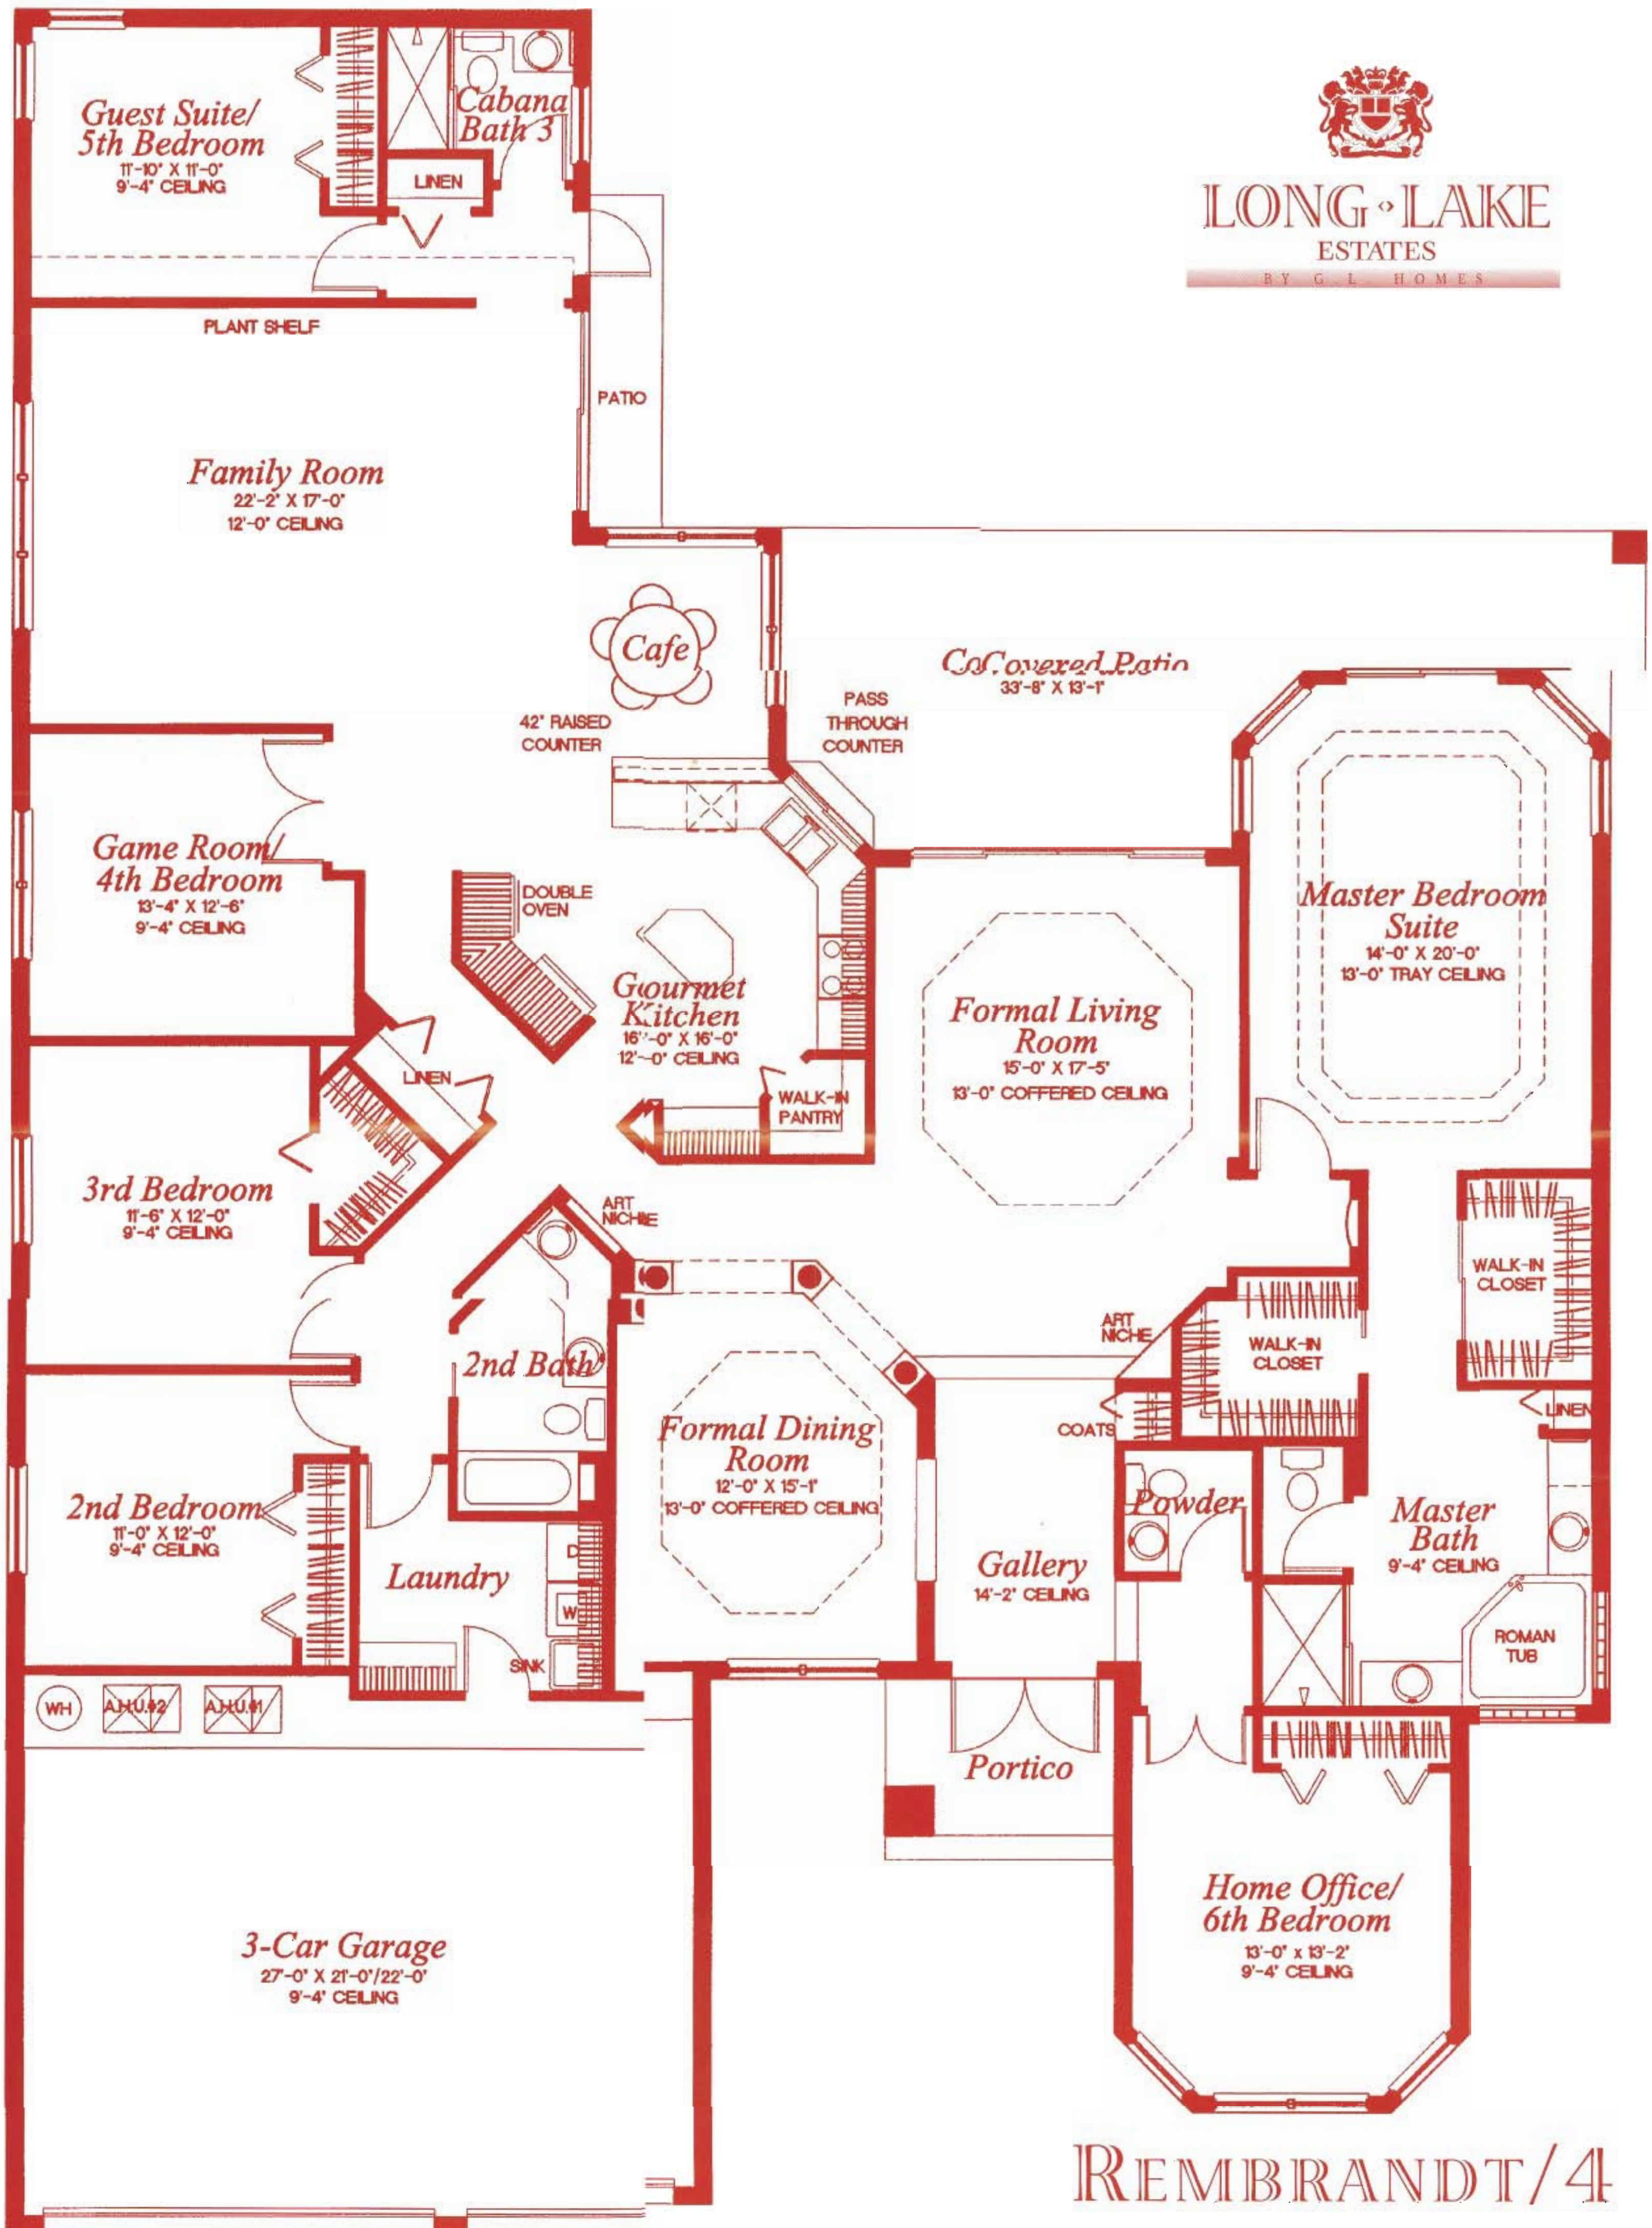

LONG LAKE
ESTATES
BY G. L. HOMES

REMBRANDT/4

3,461 A/C Sq. Ft. • 4,475 Total Sq. Ft.