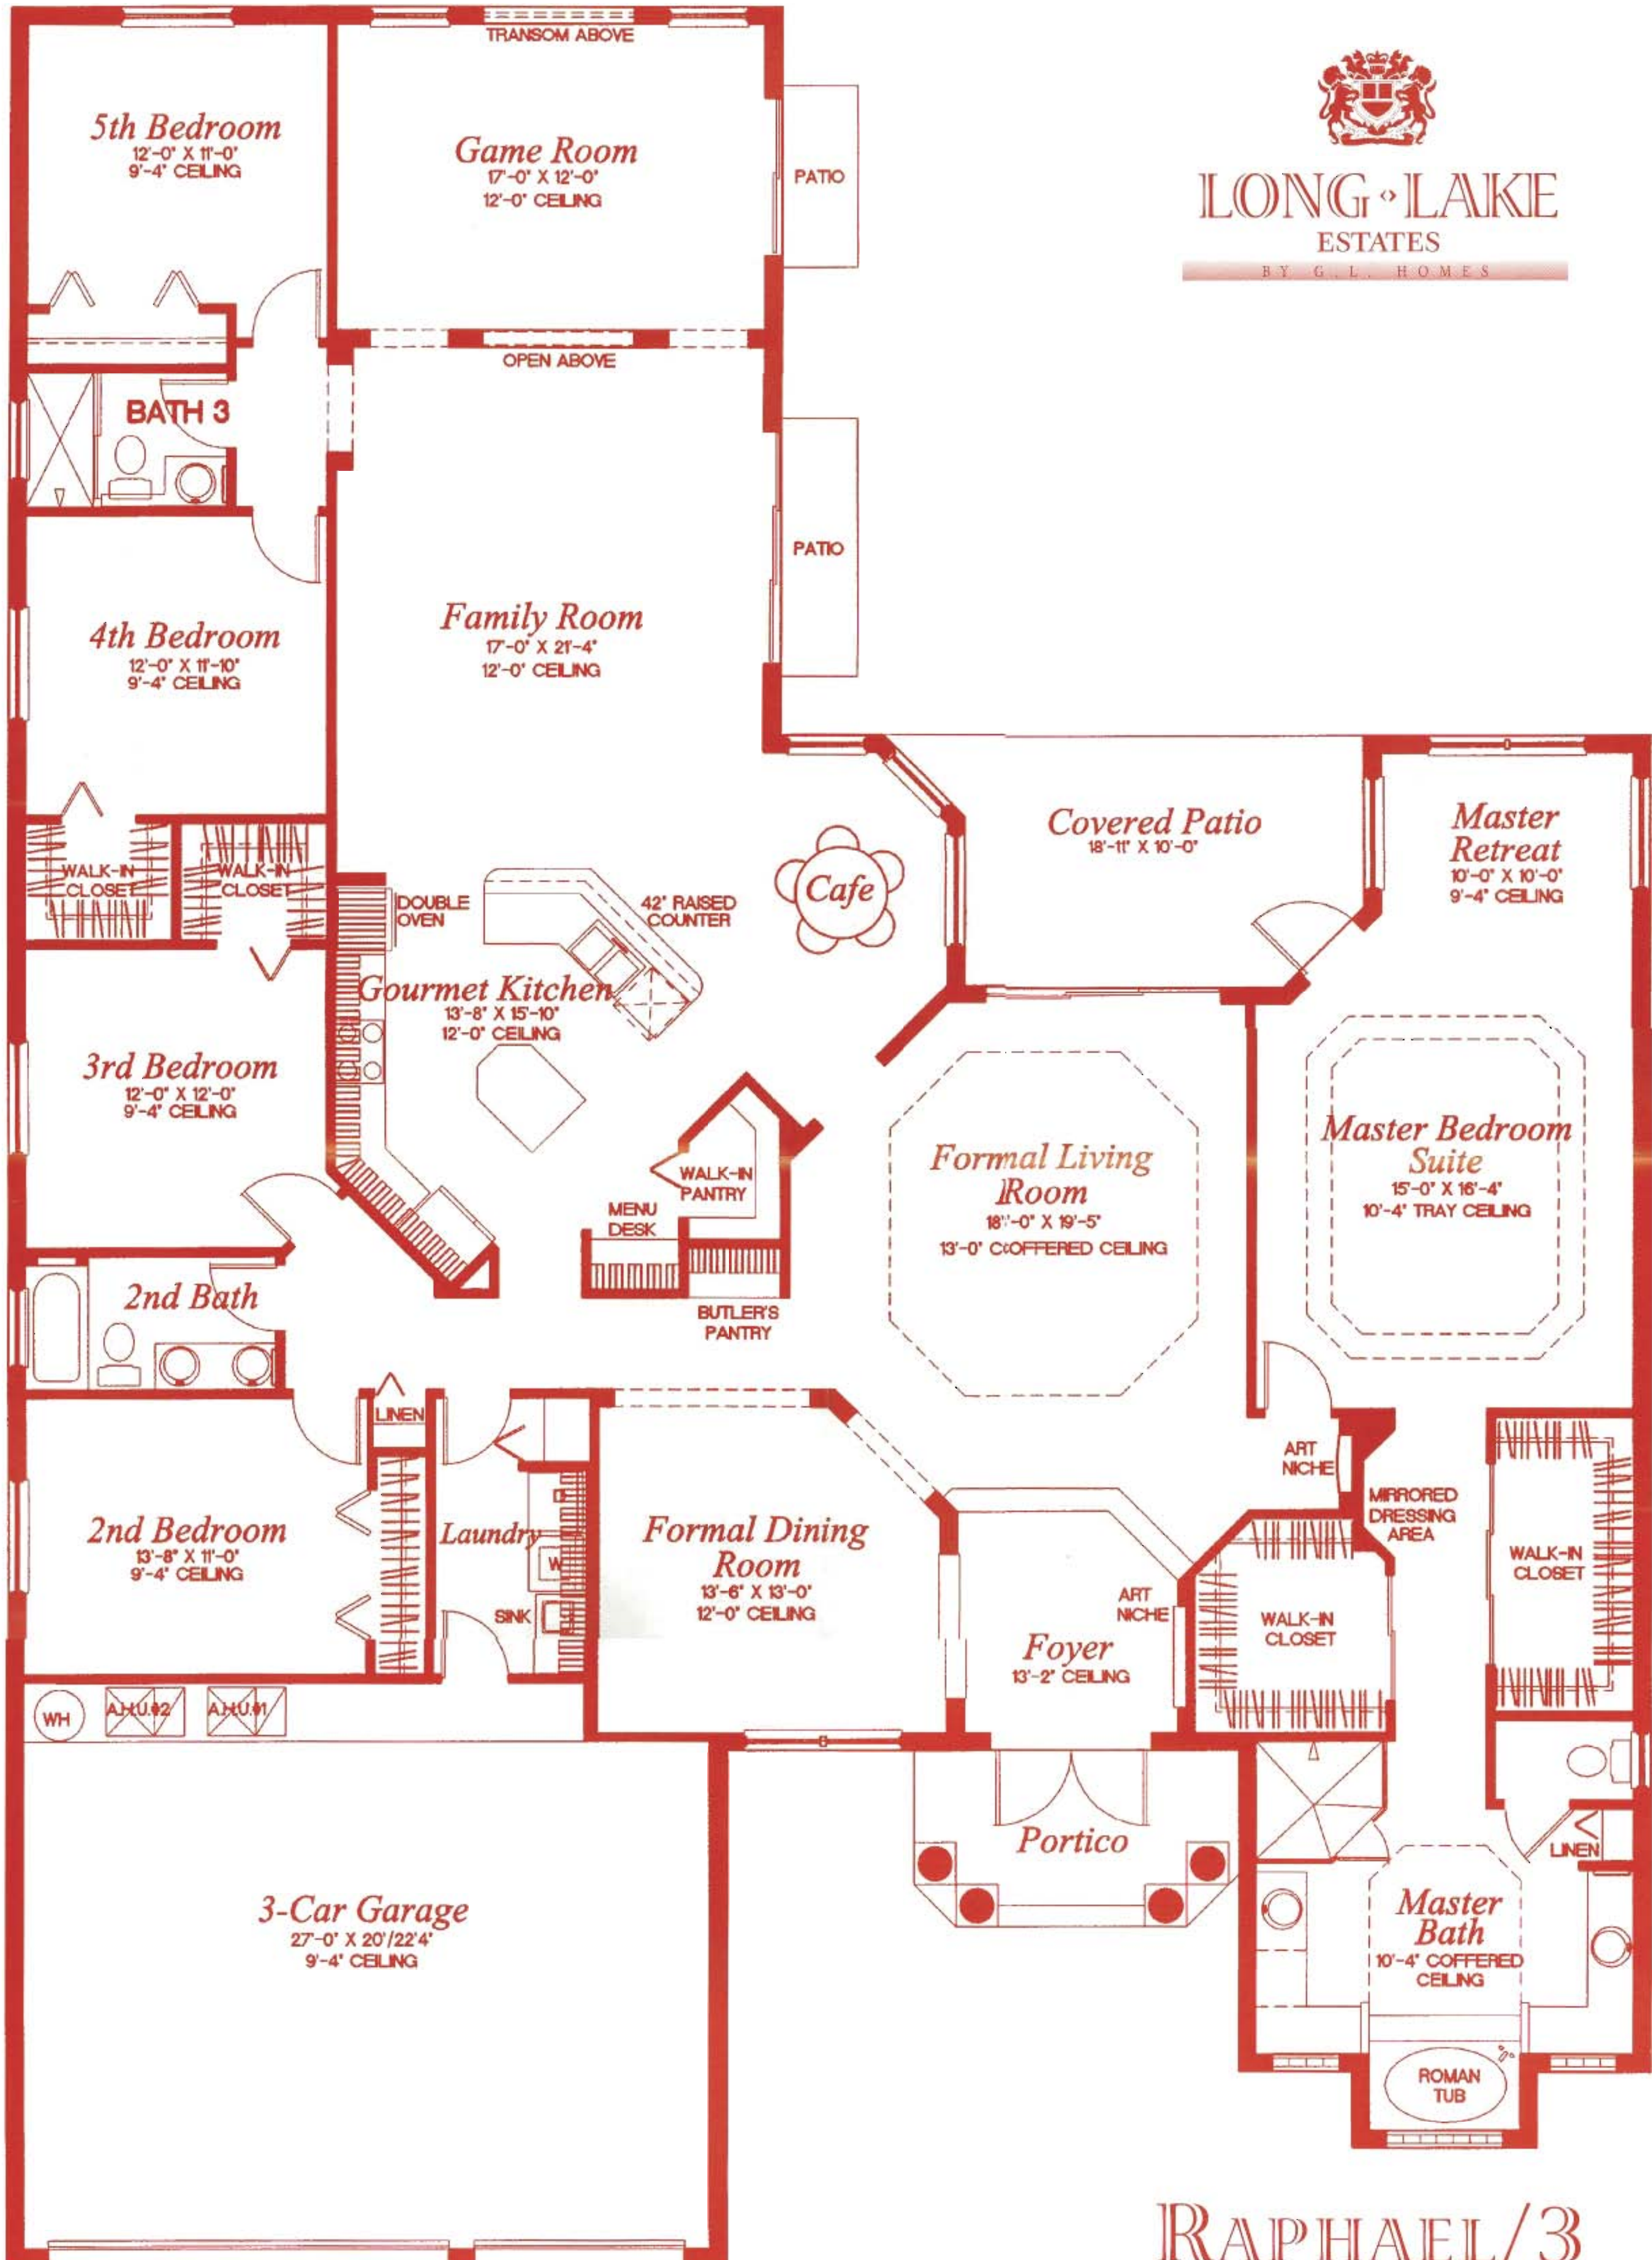

LONG LAKE

ESTATES

BY G.L. HOMES

RAPHAEL/3

3,521 A/C Sq. Ft. • 4,402 Total Sq. Ft.