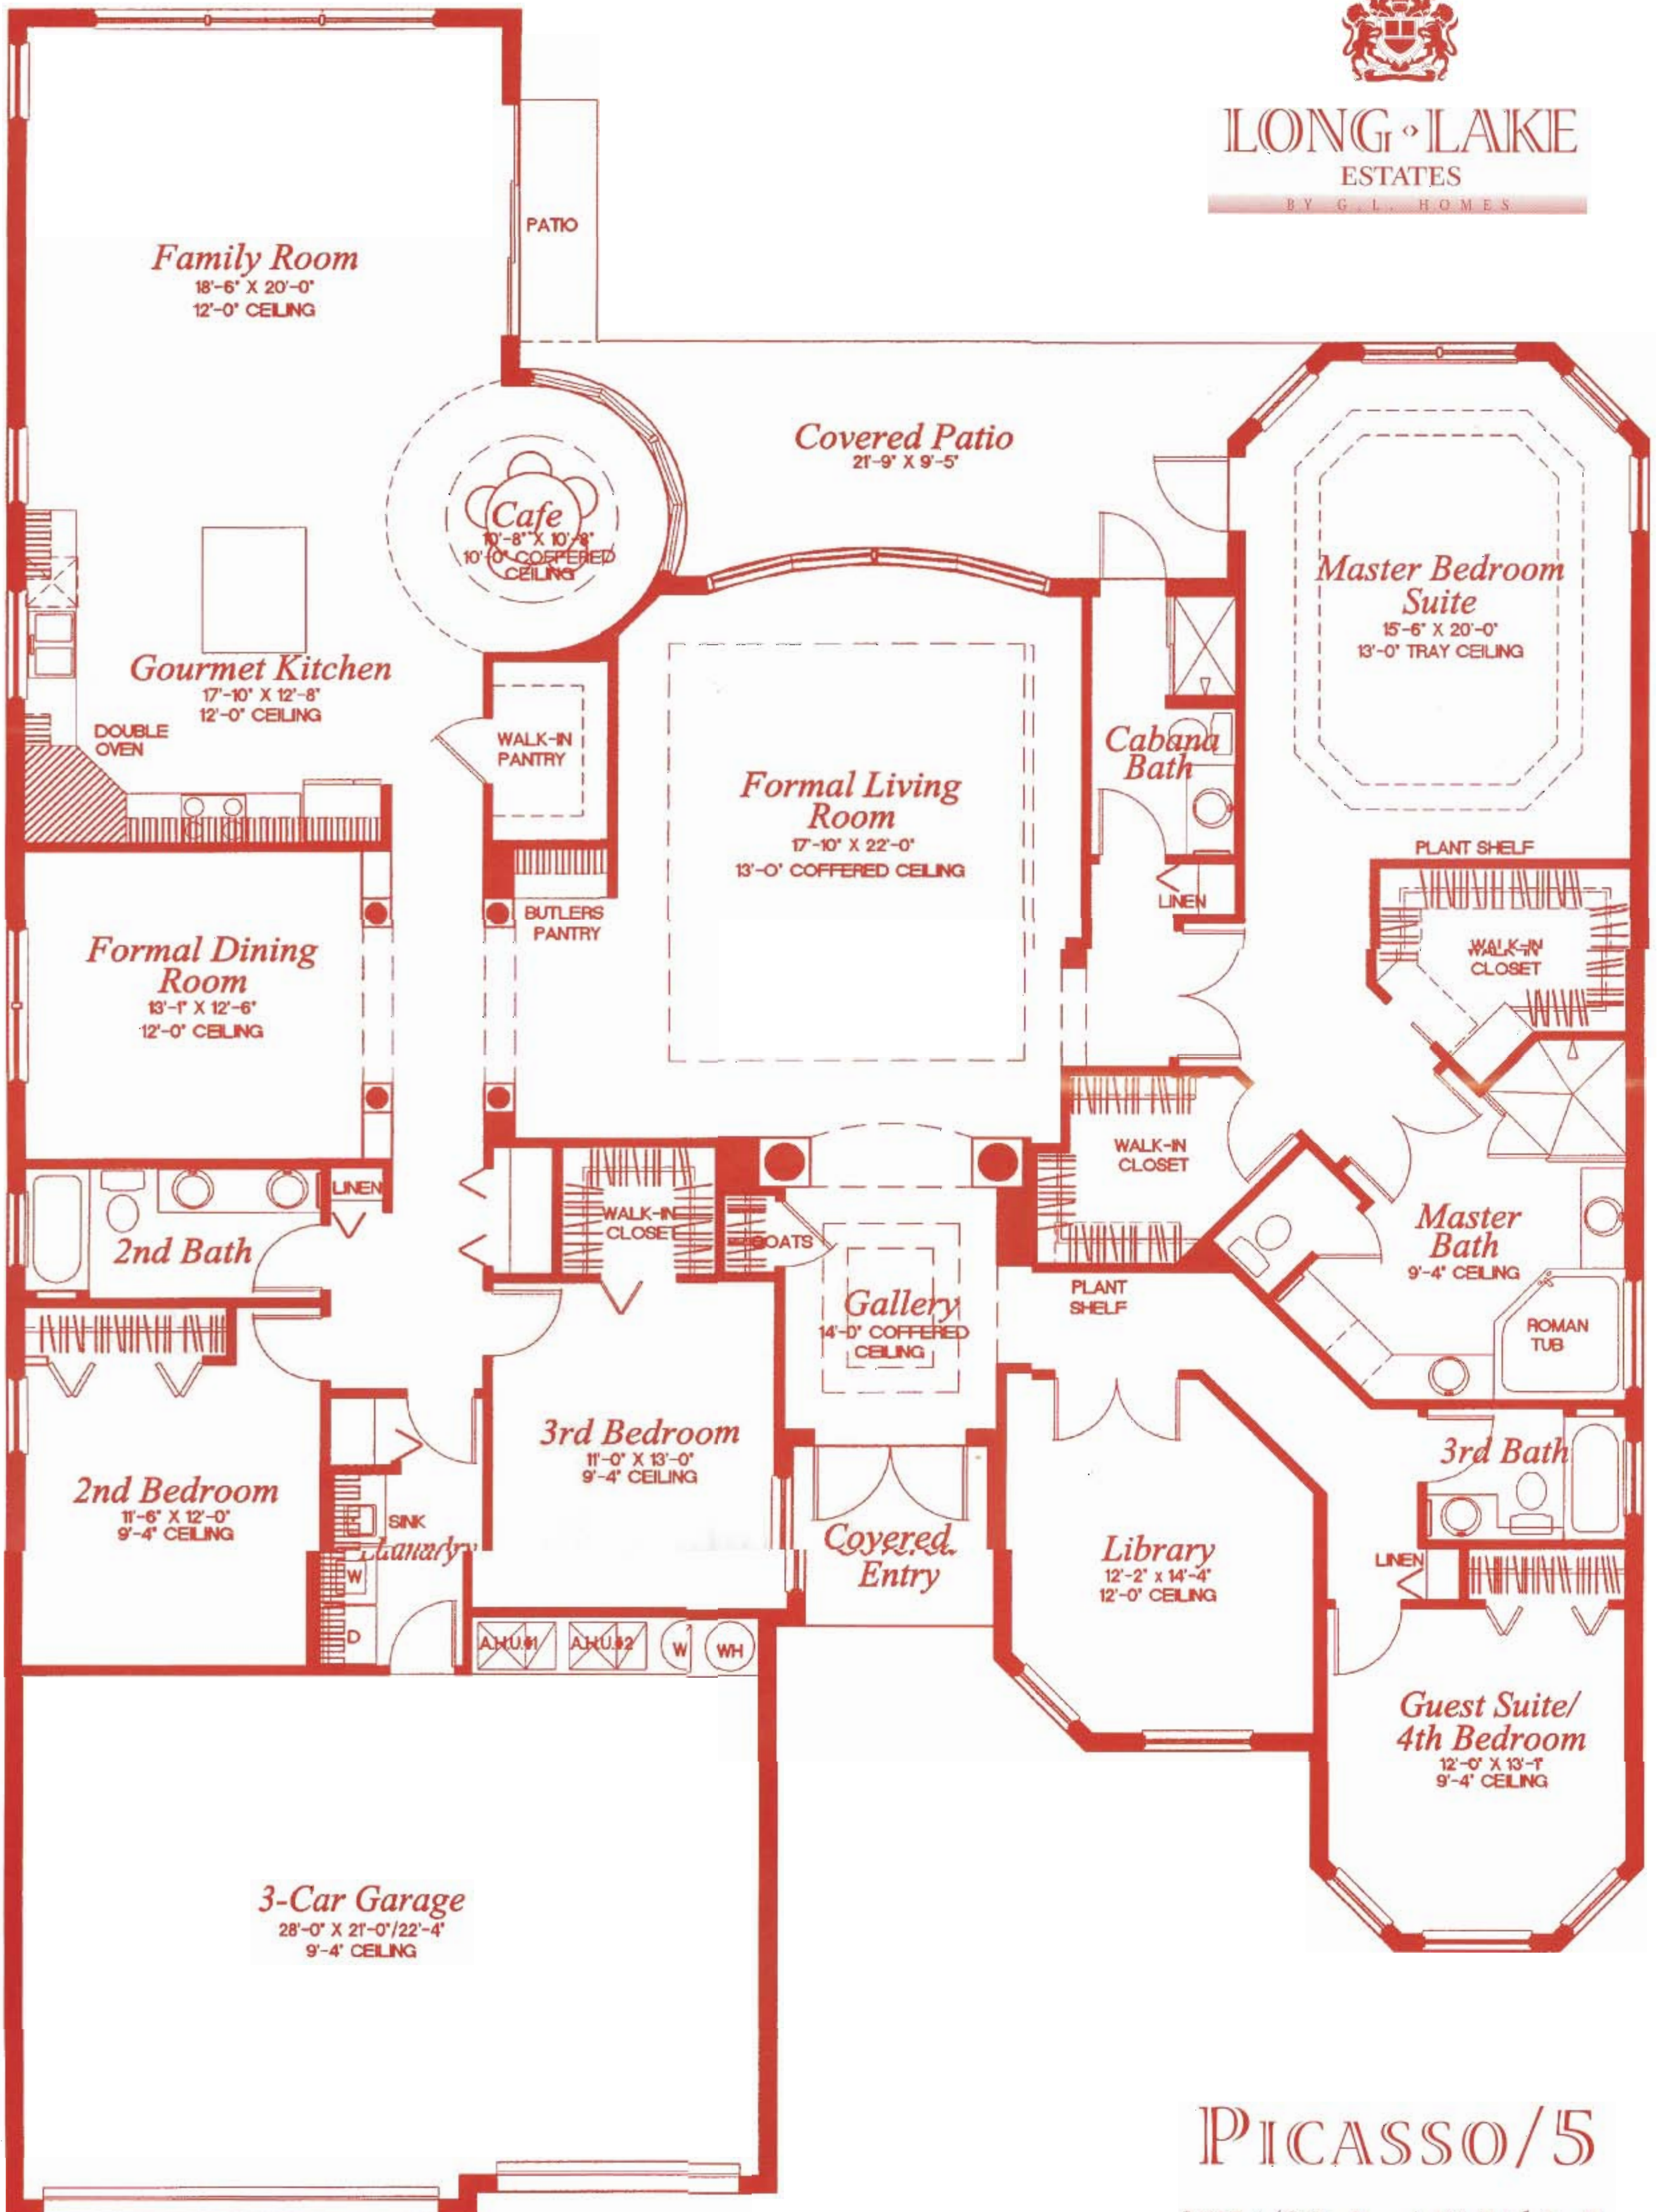

# LONG LAKE ESTATES

BY G. L. HOMES

## PICASSO/5

3,557 A/C Sq. Ft. • 4,469 Total Sq. Ft.